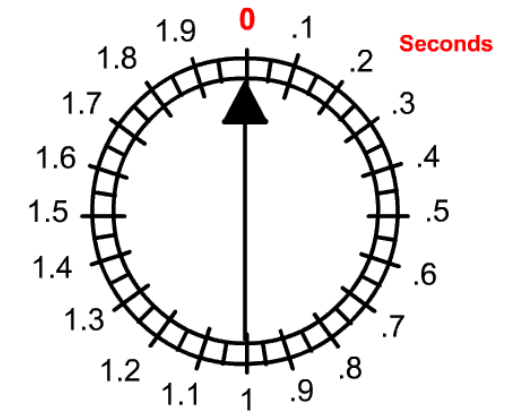

Shutter Lag

Normal shutter button

External Mic

Bluetooth Remote

Volume button